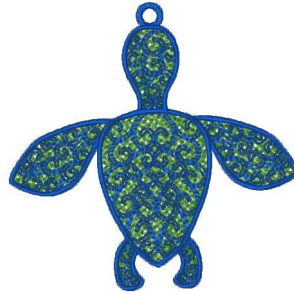

Sea Turtle Earrings_bbe.vp3
3.94x3.68 inches; 15,177 stitches
2 thread changes; 2 colors

Sea Turtle Pendant_bbe.vp3
3.54x3.52 inches; 10,970 stitches
2 thread changes; 2 colors