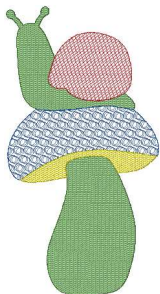

**Snail Mushroom 5x7\_bbe.vp3**  
3.61x6.85 inches; 8,283 stitches  
4 thread changes; 4 colors

**Snail Mushroom 6x10\_bbe.vp3**  
5.18x9.85 inches; 15,287 stitches  
4 thread changes; 4 colors

**Snail Mushroom 7x11\_bbe.vp3**  
5.71x10.85 inches; 18,026 stitches  
4 thread changes; 4 colors

**Snail Mushroom 8x12\_bbe.vp3**  
6.24x11.85 inches; 20,948 stitches  
4 thread changes; 4 colors