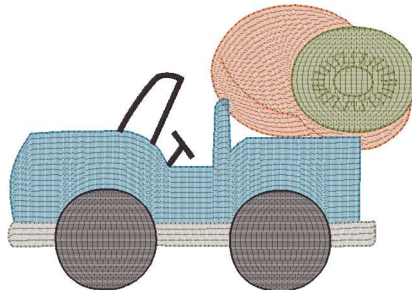

Kiwi Jeep 2023-Akc 4x4.vip
3.64x2.55 inches; 4,648 stitches
5 thread changes; 5 colors

Kiwi Jeep 2023-Akc 5x7.vip
4.93x3.46 inches; 7,100 stitches
5 thread changes; 5 colors

Kiwi Jeep 2023-Akc 6x6.vip
5.59x3.92 inches; 8,558 stitches
5 thread changes; 5 colors

Kiwi Jeep 2023-Akc 7x7.vip
6.69x4.69 inches; 11,464 stitches
5 thread changes; 5 colors

Kiwi Jeep 2023-Akc 8x8.vip
7.50x5.26 inches; 13,637 stitches
5 thread changes; 5 colors