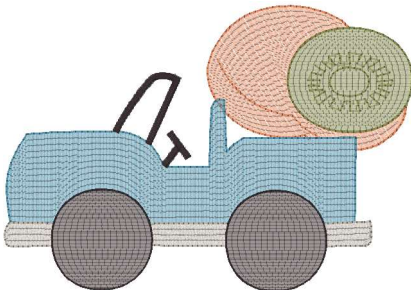

Kiwi Jeep 2023-Akc 4x4.vip
3.64x2.55 inches; 4,648 stitches
5 thread changes; 5 colors

Kiwi Jeep 2023-Akc 5x7.vip
4.93x3.46 inches; 7,100 stitches
5 thread changes; 5 colors

Kiwi Jeep 2023-Akc 6x6.vip
5.59x3.92 inches; 8,558 stitches
5 thread changes; 5 colors

Kiwi Jeep 2023-Akc 7x7.vip
6.69x4.69 inches; 11,464 stitches
5 thread changes; 5 colors

Kiwi Jeep 2023-Akc 8x8.vip
7.50x5.26 inches; 13,637 stitches
5 thread changes; 5 colors