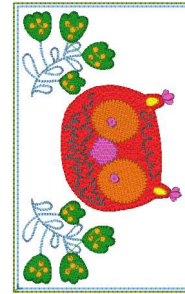

**Bottom Section.vip**

5.72x5.95 inches; 3,453 stitches  
4 thread changes; 4 colors

**Fox Slider.vip**

3.93x6.29 inches; 12,343 stitches  
10 thread changes; 10 colors

**Owl Slider Cuff.vip**

3.93x6.29 inches; 14,691 stitches  
11 thread changes; 11 colors

**Template For Top Section.vip**

4.13x7.09 inches; 444 stitches  
1 thread changes; 1 colors

**Tiger Slider Cuff.vip**

3.93x6.29 inches; 18,373 stitches  
11 thread changes; 11 colors