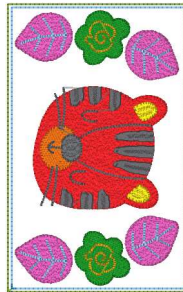

**Bottom Section.vip**

5.72x5.95 inches; 3,453 stitches  
4 thread changes; 4 colors

**Fox Slider.vip**

3.93x6.29 inches; 12,343 stitches  
10 thread changes; 10 colors

**Owl Slider Cuff.vip**

3.93x6.29 inches; 14,691 stitches  
11 thread changes; 11 colors

**Template For Top Section.vip**

4.13x7.09 inches; 444 stitches  
1 thread changes; 1 colors

**Tiger Slider Cuff.vip**

3.93x6.29 inches; 18,373 stitches  
11 thread changes; 11 colors