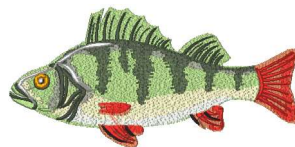

Bass Fish 12 Inch.vip

11.70x5.63 inches; 51,027 stitches
10 thread changes; 9 colors

Bass Fish 7 Inch.vip

3.33x6.89 inches; 21,812 stitches
10 thread changes; 9 colors

Bass Fish 8 Inch.vip

3.75x7.76 inches; 26,260 stitches
10 thread changes; 9 colors

Bass Fish 9 Inch.vip

9.34x4.50 inches; 35,374 stitches
10 thread changes; 9 colors