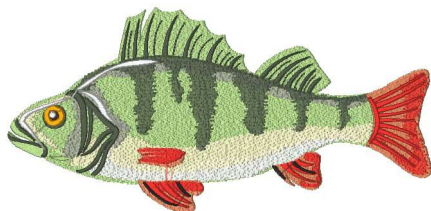

Bass Fish 12 Inch.vip

11.70x5.63 inches; 51,027 stitches
10 thread changes; 9 colors

Bass Fish 7 Inch.vip

3.33x6.89 inches; 21,812 stitches
10 thread changes; 9 colors

Bass Fish 8 Inch.vip

3.75x7.76 inches; 26,260 stitches
10 thread changes; 9 colors

Bass Fish 9 Inch.vip

9.34x4.50 inches; 35,374 stitches
10 thread changes; 9 colors