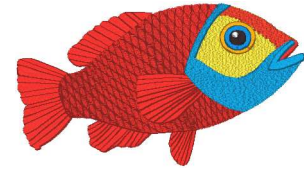

**Red Fish 01032024 4 Inch.vip**  
3.80x2.11 inches; 15,033 stitches  
8 thread changes; 7 colors

**Red Fish 01032024 5 Inch.vip**  
2.75x4.94 inches; 21,417 stitches  
8 thread changes; 7 colors

**Red Fish 01032024 7 Inch.vip**  
3.85x6.91 inches; 35,105 stitches  
8 thread changes; 7 colors