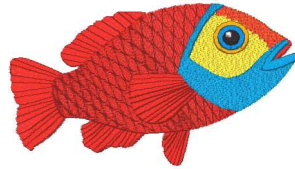

**Red Fish 01032024 4 Inch.vip**  
3.80x2.11 inches; 15,033 stitches  
8 thread changes; 7 colors

**Red Fish 01032024 5 Inch.vip**  
2.75x4.94 inches; 21,417 stitches  
8 thread changes; 7 colors

**Red Fish 01032024 7 Inch.vip**  
3.85x6.91 inches; 35,105 stitches  
8 thread changes; 7 colors