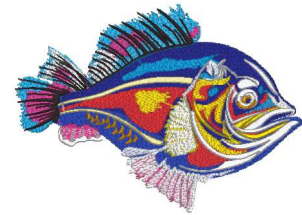

**Fish 12052023 4 Inch.vip**  
3.80x2.69 inches; 13,102 stitches  
10 thread changes; 10 colors

**Fish 12052023 5 Inch.vip**  
3.51x4.94 inches; 18,980 stitches  
10 thread changes; 10 colors

**Fish 12052023 7 Inch.vip**  
4.95x6.89 inches; 31,151 stitches  
10 thread changes; 10 colors