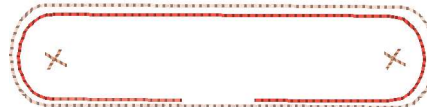

**Bib 5x7.vip**

4.11x6.96 inches; 2,494 stitches  
5 thread changes; 4 colors

**Bib 6x10.vip**

5.96x10.09 inches; 3,562 stitches  
5 thread changes; 4 colors

**Bib 7x11.vip**

6.90x11.67 inches; 4,057 stitches  
5 thread changes; 4 colors

**Bib Extender 4 Inch.vip**

3.13x3.33 inches; 1,172 stitches  
5 thread changes; 4 colors

**Bib Extender 4.5 Inch.vip**

4.50x1.07 inches; 1,065 stitches  
5 thread changes; 4 colors

**Bib Extender 5 Inch.vip**

1.07x5.00 inches; 1,181 stitches  
5 thread changes; 4 colors

**Bib Extender 5.5 Inch.vip**  
1.07x5.50 inches; 1,265 stitches  
5 thread changes; 4 colors

**Bib Extender 6 Inch.vip**  
1.07x6.00 inches; 1,357 stitches  
5 thread changes; 4 colors