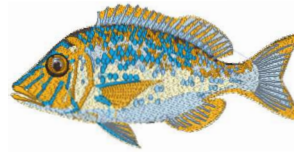

**Spangled Emperor 11 Inch.vip**  
10.83x5.39 inches; 70,192 stitches  
11 thread changes; 8 colors

**Spangled Emperor 6 Inch.vip**  
2.93x5.90 inches; 28,349 stitches  
11 thread changes; 8 colors

**Spangled Emperor 7 Inch.vip**  
3.43x6.89 inches; 35,414 stitches  
11 thread changes; 8 colors

**Spangled Emperor 8 Inch.vip**  
3.84x7.72 inches; 41,779 stitches  
11 thread changes; 8 colors