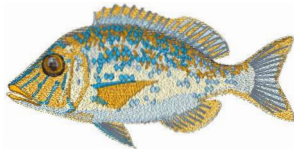

**Spangled Emperor 11 Inch.vip**  
10.83x5.39 inches; 70,192 stitches  
11 thread changes; 8 colors

**Spangled Emperor 6 Inch.vip**  
2.93x5.90 inches; 28,349 stitches  
11 thread changes; 8 colors

**Spangled Emperor 7 Inch.vip**  
3.43x6.89 inches; 35,414 stitches  
11 thread changes; 8 colors

**Spangled Emperor 8 Inch.vip**  
3.84x7.72 inches; 41,779 stitches  
11 thread changes; 8 colors