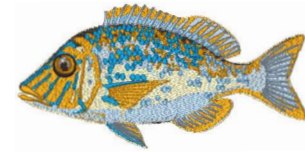

**Spangled Emperor 11 Inch.vip**  
10.83x5.39 inches; 70,192 stitches  
11 thread changes; 8 colors

**Spangled Emperor 6 Inch.vip**  
2.93x5.90 inches; 28,349 stitches  
11 thread changes; 8 colors

**Spangled Emperor 7 Inch.vip**  
3.43x6.89 inches; 35,414 stitches  
11 thread changes; 8 colors

**Spangled Emperor 8 Inch.vip**  
3.84x7.72 inches; 41,779 stitches  
11 thread changes; 8 colors