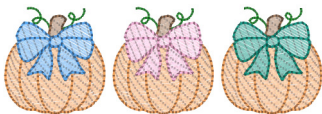

**Pumpkinwithbowtrio-Sketch 4x4.vip**  
3.86x1.29 inches; 4,404 stitches  
6 thread changes; 6 colors

**Pumpkinwithbowtrio-Sketch 5x5.vip**  
4.87x1.63 inches; 5,635 stitches  
6 thread changes; 6 colors

**Pumpkinwithbowtrio-Sketch 5x7.vip**  
2.30x6.86 inches; 8,320 stitches  
6 thread changes; 6 colors

**Pumpkinwithbowtrio-Sketch 6x10.vip**  
9.86x3.30 inches; 12,952 stitches  
6 thread changes; 6 colors