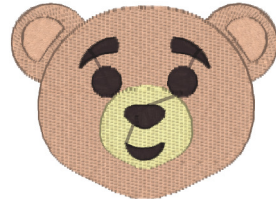

Mini Bear Head 1 Inch.vip
1.37x0.98 inches; 2,093 stitches
3 thread changes; 3 colors

Mini Bear Head 2 Inch.vip
2.56x1.85 inches; 5,300 stitches
3 thread changes; 3 colors