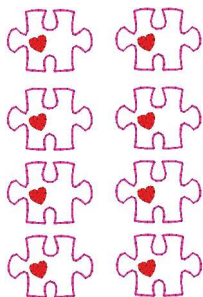

**Puzzle Piece With Heart 1\_75.vip**  
1.75x1.28 inches; 606 stitches  
2 thread changes; 2 colors

**Puzzle Piece With Heart 2\_0.vip**  
2.00x1.46 inches; 709 stitches  
2 thread changes; 2 colors

**Puzzle Piece With Heart 4x4 Sorted.vip**  
3.72x2.98 inches; 2,427 stitches  
2 thread changes; 2 colors

**Puzzle Piece With Heart 5x7 Sorted.vip**  
4.02x6.01 inches; 4,855 stitches  
2 thread changes; 2 colors