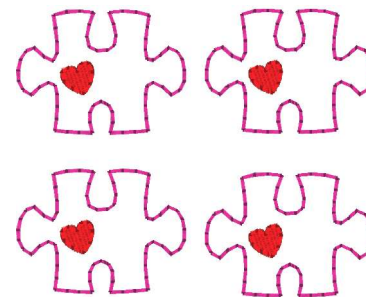

**Puzzle Piece With Heart 1\_75.vip**  
1.75x1.28 inches; 606 stitches  
2 thread changes; 2 colors

**Puzzle Piece With Heart 2\_0.vip**  
2.00x1.46 inches; 709 stitches  
2 thread changes; 2 colors

**Puzzle Piece With Heart 4x4 Sorted.vip**  
3.72x2.98 inches; 2,427 stitches  
2 thread changes; 2 colors

**Puzzle Piece With Heart 5x7 Sorted.vip**  
4.02x6.01 inches; 4,855 stitches  
2 thread changes; 2 colors