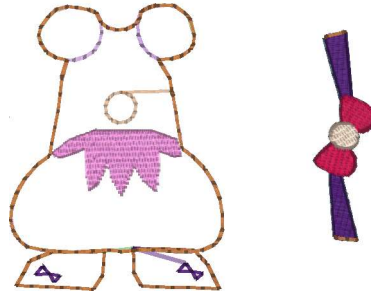

**Hlithpaperlessdollprincesscrownandwand.vp3**  
3.23x2.58 inches; 1,829 stitches  
6 thread changes; 6 colors

**Hlithpaperlessdollprincessoutfit1.vp3**  
3.06x2.37 inches; 2,559 stitches  
9 thread changes; 8 colors

**Hlithpaperlessdollprincessoutfit2.vp3**  
3.89x2.20 inches; 1,167 stitches  
5 thread changes; 5 colors