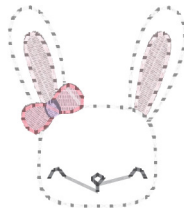

Bunny Doodle With Bow 1_75.vip

1.54x1.75 inches; 1,567 stitches
6 thread changes; 6 colors

Bunny Doodle With Bow 2_0.vip

1.76x2.00 inches; 1,849 stitches
6 thread changes; 6 colors

Bunny Doodle With Bow 4x4 Sorted.vip

3.52x3.74 inches; 6,271 stitches
6 thread changes; 6 colors

Bunny Doodle With Bow 5x7 Sorted.vip

4.13x6.94 inches; 12,543 stitches
6 thread changes; 6 colors