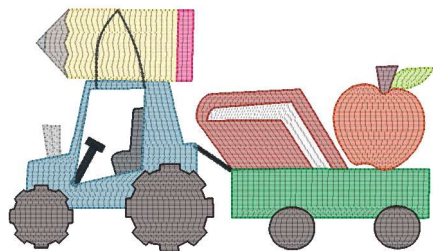

School Tractor 2022-Akc 5x7.vip
5.00x2.85 inches; 6,607 stitches
15 thread changes; 15 colors

School Tractor 2022-Akc 6x6.vip
5.84x3.34 inches; 8,315 stitches
15 thread changes; 15 colors

School Tractor 2022-Akc 7x5.vip
3.99x6.99 inches; 10,659 stitches
15 thread changes; 15 colors

School Tractor 2022-Akc 8x8.vip
7.82x4.46 inches; 12,723 stitches
15 thread changes; 15 colors