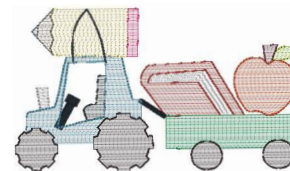

School Tractor 2022-Akc 5x7.vip
5.00x2.85 inches; 6,607 stitches
15 thread changes; 15 colors

School Tractor 2022-Akc 6x6.vip
5.84x3.34 inches; 8,315 stitches
15 thread changes; 15 colors

School Tractor 2022-Akc 7x5.vip
3.99x6.99 inches; 10,659 stitches
15 thread changes; 15 colors

School Tractor 2022-Akc 8x8.vip
7.82x4.46 inches; 12,723 stitches
15 thread changes; 15 colors