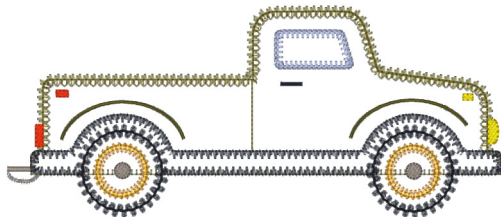

Camper.vip

4.81x6.76 inches; 13,054 stitches
31 thread changes; 22 colors

Truck.vip

8.09x3.44 inches; 9,658 stitches
21 thread changes; 16 colors