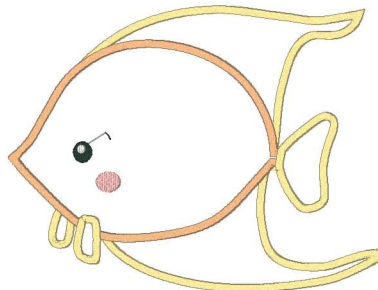

Spa-Angelfish Baby 4x4.vp3
3.91x2.98 inches; 5,592 stitches
10 thread changes; 7 colors

Spa-Angelfish Baby 5x7.vp3
6.54x4.97 inches; 9,168 stitches
10 thread changes; 7 colors

Spa-Angelfish Baby 6x10.vp3
8.12x6.16 inches; 11,269 stitches
10 thread changes; 7 colors

Spa-Angelfish Baby 8x12.vp3
10.19x7.72 inches; 14,106 stitches
10 thread changes; 7 colors

Spa-Angelfish Baby 8x8.vp3
7.61x5.77 inches; 10,553 stitches
10 thread changes; 7 colors

Spa-Angelfish Baby 9x14.vp3
12.00x9.09 inches; 16,716 stitches
10 thread changes; 7 colors