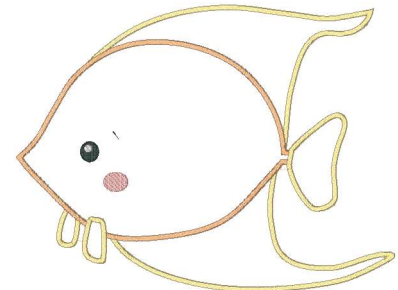

Spa-Angelfish Baby 4x4.vp3
3.91x2.98 inches; 5,592 stitches
10 thread changes; 7 colors

Spa-Angelfish Baby 5x7.vp3
6.54x4.97 inches; 9,168 stitches
10 thread changes; 7 colors

Spa-Angelfish Baby 6x10.vp3
8.12x6.16 inches; 11,269 stitches
10 thread changes; 7 colors

Spa-Angelfish Baby 8x12.vp3
10.19x7.72 inches; 14,106 stitches
10 thread changes; 7 colors

Spa-Angelfish Baby 8x8.vp3
7.61x5.77 inches; 10,553 stitches
10 thread changes; 7 colors

Spa-Angelfish Baby 9x14.vp3
12.00x9.09 inches; 16,716 stitches
10 thread changes; 7 colors