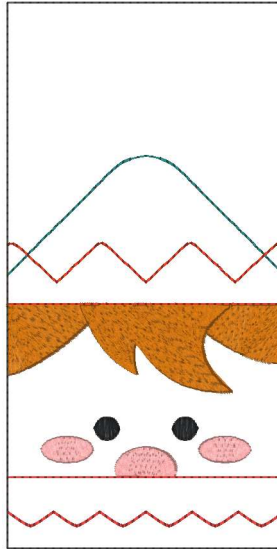

Long Elf Silverwear Sleeve.vp3
3.50x7.68 inches; 7,128 stitches
17 thread changes; 15 colors

Reg Elf Silverwear Sleeve.vp3
3.50x6.89 inches; 7,064 stitches
17 thread changes; 15 colors

Small Elf Silverwear Sleeve.vp3
3.50x3.74 inches; 6,460 stitches
17 thread changes; 15 colors