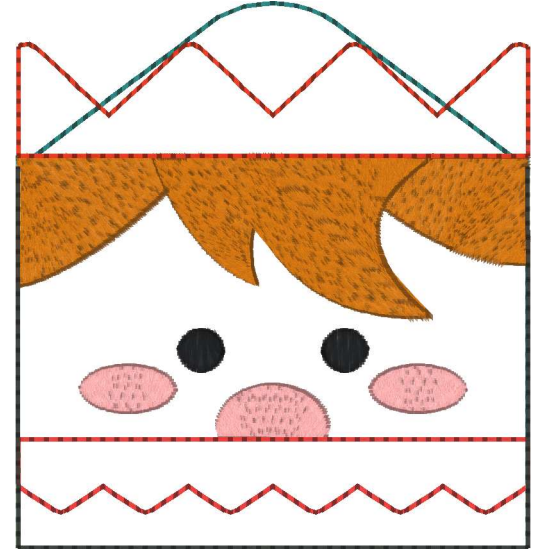

Long Elf Silverwear Sleeve.vp3
3.50x7.68 inches; 7,128 stitches
17 thread changes; 15 colors

Reg Elf Silverwear Sleeve.vp3
3.50x6.89 inches; 7,064 stitches
17 thread changes; 15 colors

Small Elf Silverwear Sleeve.vp3
3.50x3.74 inches; 6,460 stitches
17 thread changes; 15 colors