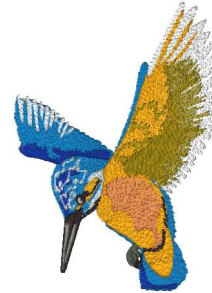

Kingfisher Halcyon 11042024 4 Inch.vip
2.65x3.79 inches; 8,708 stitches
11 thread changes; 9 colors

Kingfisher Halcyon 11042024 5inch.vip
3.45x4.93 inches; 12,588 stitches
11 thread changes; 9 colors

Kingfisher Halcyon 11042024 7 Inch.vip
4.82x6.90 inches; 20,962 stitches
11 thread changes; 9 colors