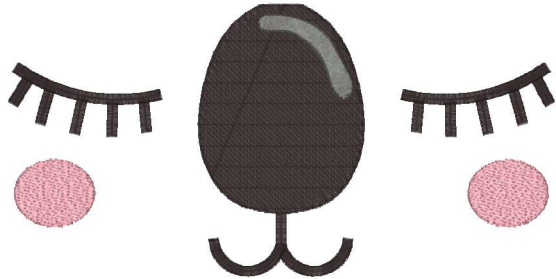

**Cute Sleeping Koala Face 05072024 3 Inch.vip**  
2.97x1.48 inches; 2,374 stitches  
3 thread changes; 3 colors

**Cute Sleeping Koala Face 05072024 4 Inch.vip**  
3.80x1.89 inches; 3,317 stitches  
3 thread changes; 3 colors

**Cute Sleeping Koala Face 05072024 5 Inch.vip**  
2.45x4.94 inches; 4,912 stitches  
3 thread changes; 3 colors

**Cute Sleeping Koala Face 05072024 7 Inch.vip**  
3.43x6.91 inches; 8,294 stitches  
3 thread changes; 3 colors