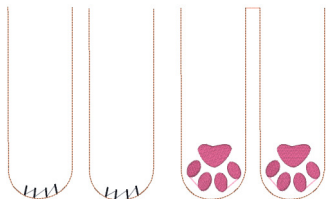

**Spa Panda Back Legs 8x8.vp3**  
4.48x5.97 inches; 5,691 stitches  
3 thread changes; 3 colors

**Spa Panda Ears And Tail 6x10.vp3**  
6.80x4.99 inches; 964 stitches  
2 thread changes; 2 colors

**Spa Panda Ears And Tail 8x8.vp3**  
6.80x4.99 inches; 964 stitches  
2 thread changes; 2 colors

**Spa Panda Face Scarf 6x10.vp3**  
6.00x6.87 inches; 3,458 stitches  
15 thread changes; 5 colors

**Spa Panda Face Scarf 8x8.vp3**  
6.00x6.87 inches; 3,458 stitches  
15 thread changes; 5 colors

**Spa Panda Front Legs 8x8.vp3**  
4.54x6.02 inches; 2,257 stitches  
4 thread changes; 4 colors

**Spa Panda Legs 6x10.vp3**

9.88x6.02 inches; 7,947 stitches

5 thread changes; 4 colors