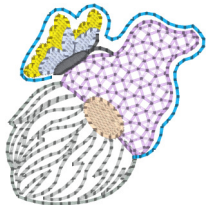

**Ytdspringgnome2head.vip**

1.55x1.57 inches; 2,651 stitches  
8 thread changes; 8 colors

**Ytdspringgnome2head4x4.vip**

3.94x3.94 inches; 10,691 stitches  
9 thread changes; 9 colors

**Ytdspringgnome2head5x7.vip**

5.12x7.09 inches; 31,949 stitches  
9 thread changes; 9 colors

**Ytdspringgnome2headl.vip**

2.15x2.17 inches; 3,368 stitches  
8 thread changes; 8 colors

**Ytdspringgnome2headl4x4.vip**

3.94x3.94 inches; 6,821 stitches  
9 thread changes; 9 colors

**Ytdspringgnome2headl5x7.vip**

7.09x5.12 inches; 20,341 stitches  
9 thread changes; 9 colors

**Ytdspringgnome2heado.vip**  
2.85x2.89 inches; 4,774 stitches  
8 thread changes; 8 colors

**Ytdspringgnome2headx.vip**  
3.83x3.87 inches; 6,822 stitches  
8 thread changes; 8 colors