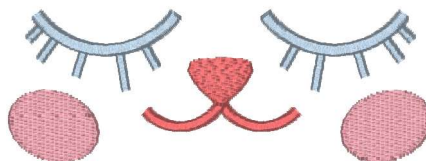

**Sleeping Bunny Muzzle 3 Inch.vip**  
2.97x1.05 inches; 2,289 stitches  
3 thread changes; 3 colors

**Sleeping Bunny Muzzle 4 Inch.vip**  
3.79x1.34 inches; 3,076 stitches  
3 thread changes; 3 colors

**Sleeping Bunny Muzzle 5 Inch.vip**  
1.74x4.94 inches; 4,317 stitches  
3 thread changes; 3 colors

**Sleeping Bunny Muzzle 6 Inch.vip**  
2.09x5.91 inches; 5,449 stitches  
3 thread changes; 3 colors