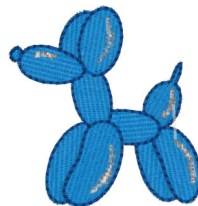

**Mini Balloon Animal 1 Inch.vip**  
1.00x1.05 inches; 1,702 stitches  
3 thread changes; 3 colors

**Mini Balloon Animal 1.5 Inch.vip**  
1.44x1.50 inches; 2,721 stitches  
3 thread changes; 3 colors

**Mini Balloon Animal 2 Inch.vip**  
1.92x2.01 inches; 4,146 stitches  
3 thread changes; 3 colors