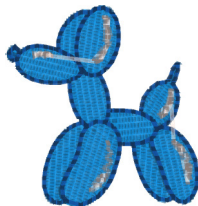

**Mini Balloon Animal 1 Inch.vip**  
1.00x1.05 inches; 1,702 stitches  
3 thread changes; 3 colors

**Mini Balloon Animal 1.5 Inch.vip**  
1.44x1.50 inches; 2,721 stitches  
3 thread changes; 3 colors

**Mini Balloon Animal 2 Inch.vip**  
1.92x2.01 inches; 4,146 stitches  
3 thread changes; 3 colors