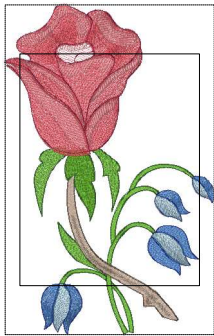

These quality designs are copyright protected by Mar-Lena Embroidery Designs

C:\Users\Magda\OneDrive\Magda\1Marlena final designs\MLE142-Roses for Mother\MLE-142-8x12-ART

Page 1 of 1

Printed 4/27/2020

- 1. Green (Mar:1123)
- 2. Army Green (Mar:1298)
- 3. Dark Caramel (Mar:1142)
- 4. Brown (Mar:1310)
- 5. Green (Mar:1123)
- 6. Army Green (Mar:1298)
- 7. Light Red (Mar:1053)
- 8. Coral Pink (Mar:1234)
- 9. Maroon (Mar:1155)
- 10. Light Blue (Mar:1057)
- 11. Light Royal (Mar:1064)
- 12. Royal Blue (Mar:1066)

Design2-8x12.art

7.10x11.20 inches; 36,422 stitches
12 thread changes; 10 colors