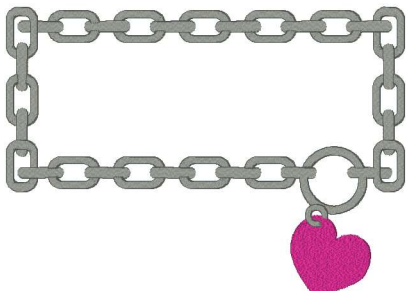

Round Chain And Heart 4 Inch.vip
3.81x2.72 inches; 6,585 stitches
2 thread changes; 2 colors

Round Chain And Heart 5 Inch.vip
3.53x4.95 inches; 8,499 stitches
2 thread changes; 2 colors

Round Chain And Heart 7 Inch.vip
4.93x6.91 inches; 11,652 stitches
2 thread changes; 2 colors

Round Chain And Heart 9 Inch.vip
9.28x6.65 inches; 16,338 stitches
2 thread changes; 2 colors