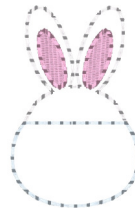

**Bunny Ears In Egg 1\_75.vip**

1.10x1.75 inches; 952 stitches

4 thread changes; 4 colors

**Bunny Ears In Egg 2\_0.vip**

1.26x2.00 inches; 1,109 stitches

4 thread changes; 4 colors

**Bunny Ears In Egg 4x4 Sorted.vip**

3.72x3.75 inches; 5,717 stitches

4 thread changes; 4 colors

**Bunny Ears In Egg 5x7 Sorted.vip**

4.00x5.62 inches; 7,623 stitches

4 thread changes; 4 colors