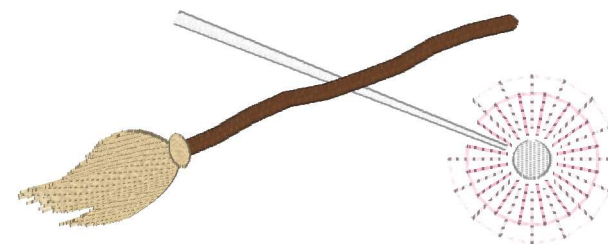

Broom Wand 120.vp3
4.74x1.84 inches; 2,470 stitches
6 thread changes; 5 colors

Broom Wand 145.vp3
5.71x2.22 inches; 3,149 stitches
6 thread changes; 5 colors

Broom Wand 170.vp3
6.67x2.60 inches; 3,846 stitches
6 thread changes; 5 colors

Broom Wand 195.vp3
7.68x2.98 inches; 4,533 stitches
6 thread changes; 5 colors

Broom Wand 95.vp3
3.72x1.45 inches; 1,920 stitches
6 thread changes; 5 colors