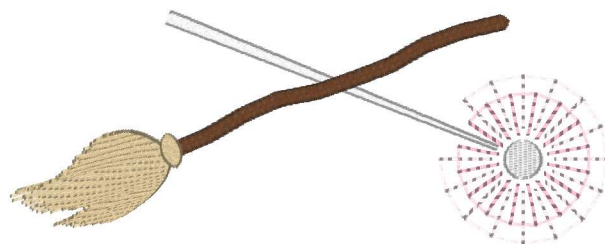

Broom Wand 120.vp3
4.74x1.84 inches; 2,470 stitches
6 thread changes; 5 colors

Broom Wand 145.vp3
5.71x2.22 inches; 3,149 stitches
6 thread changes; 5 colors

Broom Wand 170.vp3
6.67x2.60 inches; 3,846 stitches
6 thread changes; 5 colors

Broom Wand 195.vp3
7.68x2.98 inches; 4,533 stitches
6 thread changes; 5 colors

Broom Wand 95.vp3
3.72x1.45 inches; 1,920 stitches
6 thread changes; 5 colors