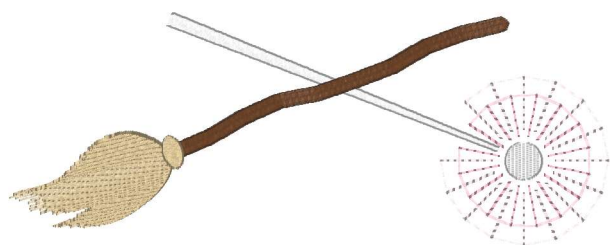

Broom Wand 120.vp3
4.74x1.84 inches; 2,470 stitches
6 thread changes; 5 colors

Broom Wand 145.vp3
5.71x2.22 inches; 3,149 stitches
6 thread changes; 5 colors

Broom Wand 170.vp3
6.67x2.60 inches; 3,846 stitches
6 thread changes; 5 colors

Broom Wand 195.vp3
7.68x2.98 inches; 4,533 stitches
6 thread changes; 5 colors

Broom Wand 95.vp3
3.72x1.45 inches; 1,920 stitches
6 thread changes; 5 colors