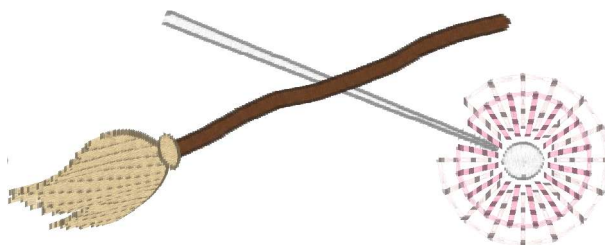

Broom Wand 120.vp3
4.74x1.84 inches; 2,470 stitches
6 thread changes; 5 colors

Broom Wand 145.vp3
5.71x2.22 inches; 3,149 stitches
6 thread changes; 5 colors

Broom Wand 170.vp3
6.67x2.60 inches; 3,846 stitches
6 thread changes; 5 colors

Broom Wand 195.vp3
7.68x2.98 inches; 4,533 stitches
6 thread changes; 5 colors

Broom Wand 95.vp3
3.72x1.45 inches; 1,920 stitches
6 thread changes; 5 colors