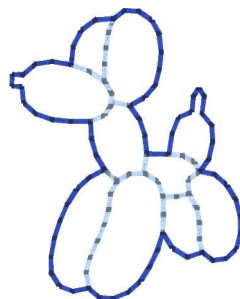

**Dog Balloon Animal 1\_75.vip**  
1.40x1.75 inches; 535 stitches  
2 thread changes; 2 colors

**Dog Balloon Animal 2\_0.vip**  
1.59x2.00 inches; 594 stitches  
2 thread changes; 2 colors

**Dog Balloon Animal 4x4 Sorted.vip**  
3.37x3.72 inches; 2,143 stitches  
2 thread changes; 2 colors

**Dog Balloon Animal 5x7 Sorted.vip**  
4.13x6.94 inches; 4,287 stitches  
2 thread changes; 2 colors