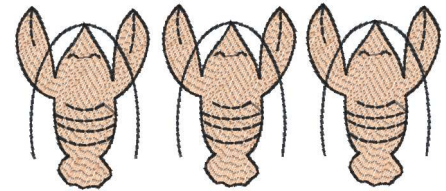

**Sketch Crawfish Trio 2022-Akc 4x4.vip**  
3.66x1.60 inches; 3,225 stitches  
2 thread changes; 2 colors

**Sketch Crawfish Trio 2022-Akc 5x7.vip**  
4.92x2.15 inches; 4,798 stitches  
2 thread changes; 2 colors

**Sketch Crawfish Trio 2022-Akc 6x6.vip**  
5.86x2.55 inches; 5,960 stitches  
2 thread changes; 2 colors

**Sketch Crawfish Trio 2022-Akc 7x7.vip**  
6.69x2.91 inches; 7,182 stitches  
2 thread changes; 2 colors

**Sketch Crawfish Trio 2022-Akc 8x8.vip**  
7.72x3.36 inches; 8,893 stitches  
2 thread changes; 2 colors