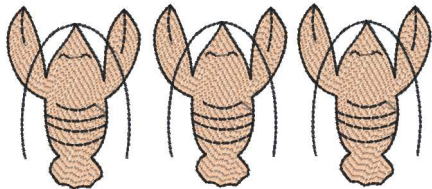

**Sketch Crawfish Trio 2022-Akc 4x4.vip**  
3.66x1.60 inches; 3,225 stitches  
2 thread changes; 2 colors

**Sketch Crawfish Trio 2022-Akc 5x7.vip**  
4.92x2.15 inches; 4,798 stitches  
2 thread changes; 2 colors

**Sketch Crawfish Trio 2022-Akc 6x6.vip**  
5.86x2.55 inches; 5,960 stitches  
2 thread changes; 2 colors

**Sketch Crawfish Trio 2022-Akc 7x7.vip**  
6.69x2.91 inches; 7,182 stitches  
2 thread changes; 2 colors

**Sketch Crawfish Trio 2022-Akc 8x8.vip**  
7.72x3.36 inches; 8,893 stitches  
2 thread changes; 2 colors