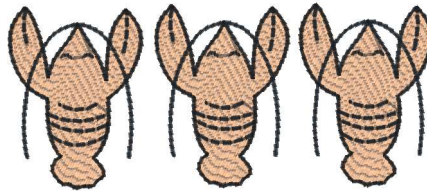

**Sketch Crawfish Trio 2022-Akc 4x4.vip**  
3.66x1.60 inches; 3,225 stitches  
2 thread changes; 2 colors

**Sketch Crawfish Trio 2022-Akc 5x7.vip**  
4.92x2.15 inches; 4,798 stitches  
2 thread changes; 2 colors

**Sketch Crawfish Trio 2022-Akc 6x6.vip**  
5.86x2.55 inches; 5,960 stitches  
2 thread changes; 2 colors

**Sketch Crawfish Trio 2022-Akc 7x7.vip**  
6.69x2.91 inches; 7,182 stitches  
2 thread changes; 2 colors

**Sketch Crawfish Trio 2022-Akc 8x8.vip**  
7.72x3.36 inches; 8,893 stitches  
2 thread changes; 2 colors