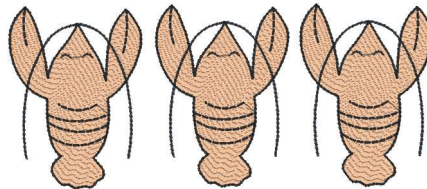

**Sketch Crawfish Trio 2022-Akc 4x4.vip**  
3.66x1.60 inches; 3,225 stitches  
2 thread changes; 2 colors

**Sketch Crawfish Trio 2022-Akc 5x7.vip**  
4.92x2.15 inches; 4,798 stitches  
2 thread changes; 2 colors

**Sketch Crawfish Trio 2022-Akc 6x6.vip**  
5.86x2.55 inches; 5,960 stitches  
2 thread changes; 2 colors

**Sketch Crawfish Trio 2022-Akc 7x7.vip**  
6.69x2.91 inches; 7,182 stitches  
2 thread changes; 2 colors

**Sketch Crawfish Trio 2022-Akc 8x8.vip**  
7.72x3.36 inches; 8,893 stitches  
2 thread changes; 2 colors