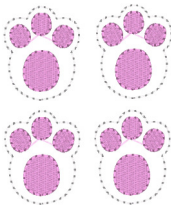

**Bunny Foot 1\_75.vip**

1.40x1.75 inches; 2,190 stitches  
2 thread changes; 2 colors

**Bunny Foot 2\_0.vip**

1.61x2.00 inches; 2,670 stitches  
2 thread changes; 2 colors

**Bunny Foot 4x4 Sorted.vip**

3.13x3.74 inches; 8,763 stitches  
2 thread changes; 2 colors

**Bunny Foot 5x7 Sorted.vip**

4.20x6.49 inches; 17,527 stitches  
2 thread changes; 2 colors