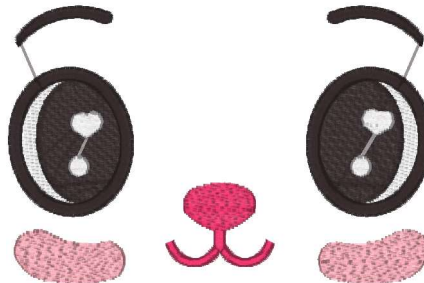

Bunny Face 17012022 3 Inch.vip
2.97x1.94 inches; 4,857 stitches
5 thread changes; 4 colors

Bunny Face 17012022 4 Inch.vip
3.80x2.47 inches; 6,759 stitches
5 thread changes; 4 colors

Bunny Face 17012022 5 Inch.vip
3.21x4.94 inches; 9,691 stitches
5 thread changes; 4 colors

Bunny Face 17012022 7 Inch.vip
4.50x6.91 inches; 16,018 stitches
5 thread changes; 4 colors