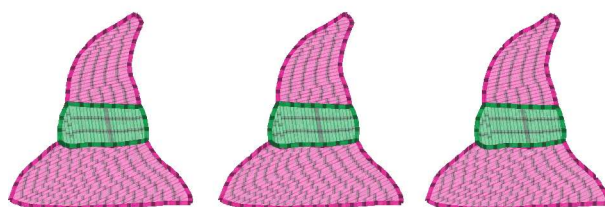

Witch Hat Trio 2022-Akc 4x4.vip
3.81x1.24 inches; 1,932 stitches
2 thread changes; 2 colors

Witch Hat Trio 2022-Akc 5x7.vip
4.82x1.57 inches; 2,591 stitches
2 thread changes; 2 colors

Witch Hat Trio 2022-Akc 6x6.vip
5.42x1.76 inches; 3,106 stitches
2 thread changes; 2 colors

Witch Hat Trio 2022-Akc 7x7.vip
6.61x2.15 inches; 4,200 stitches
2 thread changes; 2 colors

Witch Hat Trio 2022-Akc 8x8.vip
7.74x2.51 inches; 5,235 stitches
2 thread changes; 2 colors