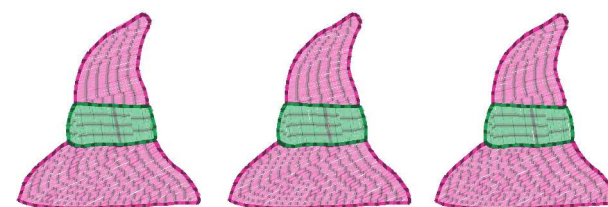

Witch Hat Trio 2022-Akc 4x4.vip
3.81x1.24 inches; 1,932 stitches
2 thread changes; 2 colors

Witch Hat Trio 2022-Akc 5x7.vip
4.82x1.57 inches; 2,591 stitches
2 thread changes; 2 colors

Witch Hat Trio 2022-Akc 6x6.vip
5.42x1.76 inches; 3,106 stitches
2 thread changes; 2 colors

Witch Hat Trio 2022-Akc 7x7.vip
6.61x2.15 inches; 4,200 stitches
2 thread changes; 2 colors

Witch Hat Trio 2022-Akc 8x8.vip
7.74x2.51 inches; 5,235 stitches
2 thread changes; 2 colors