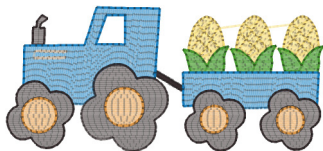

**Sketch Corn Tractor 2021-Akc 4x4.vip**  
3.91x1.77 inches; 4,590 stitches  
8 thread changes; 6 colors

**Sketch Corn Tractor 2021-Akc 5x7.vip**  
5.09x2.31 inches; 6,394 stitches  
8 thread changes; 6 colors

**Sketch Corn Tractor 2021-Akc 6x6.vip**  
5.82x2.64 inches; 7,495 stitches  
8 thread changes; 6 colors

**Sketch Corn Tractor 2021-Akc 8x8.vip**  
7.74x3.50 inches; 10,992 stitches  
8 thread changes; 6 colors