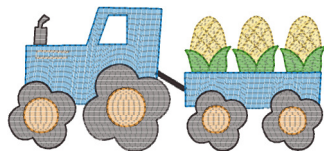

**Sketch Corn Tractor 2021-Akc 4x4.vip**  
3.91x1.77 inches; 4,590 stitches  
8 thread changes; 6 colors

**Sketch Corn Tractor 2021-Akc 5x7.vip**  
5.09x2.31 inches; 6,394 stitches  
8 thread changes; 6 colors

**Sketch Corn Tractor 2021-Akc 6x6.vip**  
5.82x2.64 inches; 7,495 stitches  
8 thread changes; 6 colors

**Sketch Corn Tractor 2021-Akc 8x8.vip**  
7.74x3.50 inches; 10,992 stitches  
8 thread changes; 6 colors