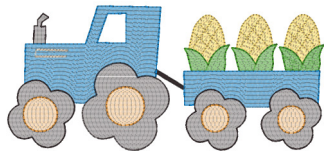

**Sketch Corn Tractor 2021-Akc 4x4.vip**  
3.91x1.77 inches; 4,590 stitches  
8 thread changes; 6 colors

**Sketch Corn Tractor 2021-Akc 5x7.vip**  
5.09x2.31 inches; 6,394 stitches  
8 thread changes; 6 colors

**Sketch Corn Tractor 2021-Akc 6x6.vip**  
5.82x2.64 inches; 7,495 stitches  
8 thread changes; 6 colors

**Sketch Corn Tractor 2021-Akc 8x8.vip**  
7.74x3.50 inches; 10,992 stitches  
8 thread changes; 6 colors