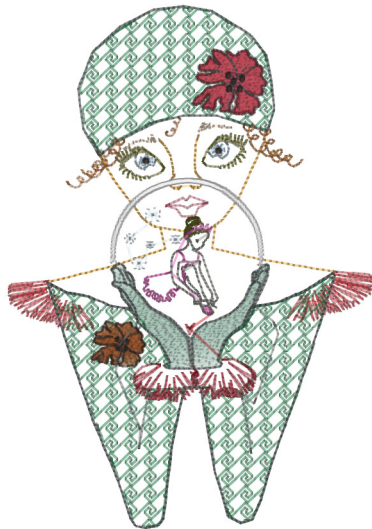

Girl Face.ballarina Globe In Hands With Arms 4x4.vip
3.91x3.89 inches; 7,977 stitches
21 thread changes; 17 colors

Girl Face.ballarina Globe In Hands With Arms 5x7.vip
4.85x6.92 inches; 11,424 stitches
21 thread changes; 17 colors