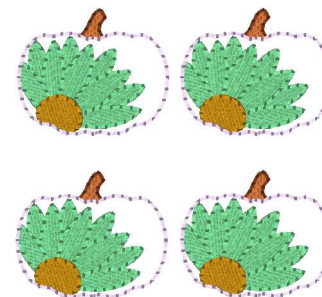

**Sunflower Pumpkin 1\_75.pes**  
1.80x1.51 inches; 4,227 stitches  
5 thread changes; 5 colors

**Sunflower Pumpkin 2\_0.pes**  
2.05x1.72 inches; 5,072 stitches  
5 thread changes; 5 colors

**Sunflower Pumpkin 4x4 Sorted.pes**  
3.80x3.47 inches; 16,914 stitches  
5 thread changes; 5 colors

**Sunflower Pumpkin 5x7 Sorted.pes**  
4.25x6.95 inches; 33,830 stitches  
5 thread changes; 5 colors