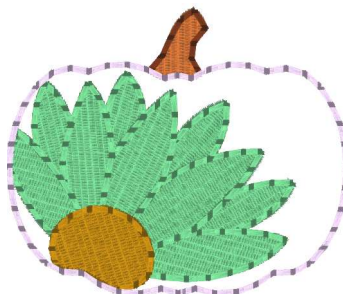

**Sunflower Pumpkin 1\_75.pes**  
1.80x1.51 inches; 4,227 stitches  
5 thread changes; 5 colors

**Sunflower Pumpkin 2\_0.pes**  
2.05x1.72 inches; 5,072 stitches  
5 thread changes; 5 colors

**Sunflower Pumpkin 4x4 Sorted.pes**  
3.80x3.47 inches; 16,914 stitches  
5 thread changes; 5 colors

**Sunflower Pumpkin 5x7 Sorted.pes**  
4.25x6.95 inches; 33,830 stitches  
5 thread changes; 5 colors