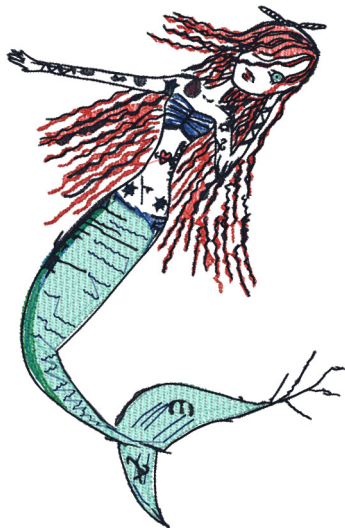

**Red Mermaid 5x7.vip**  
4.43x6.81 inches; 26,234 stitches  
7 thread changes; 7 colors

**Red Mermaid 6x10.vip**  
5.86x9.03 inches; 35,956 stitches  
7 thread changes; 7 colors