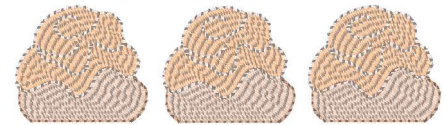

Sketch Cinnamon Roll Trio 2022-Akc 4x4.vip
3.72x1.01 inches; 2,702 stitches
3 thread changes; 3 colors

Sketch Cinnamon Roll Trio 2022-Akc 5x7.vip
4.94x1.33 inches; 3,813 stitches
3 thread changes; 3 colors

Sketch Cinnamon Roll Trio 2022-Akc 6x6.vip
5.52x1.49 inches; 4,422 stitches
3 thread changes; 3 colors

Sketch Cinnamon Roll Trio 2022-Akc 7x7.vip
6.89x1.86 inches; 6,049 stitches
3 thread changes; 3 colors

Sketch Cinnamon Roll Trio 2022-Akc 8x8.vip
7.73x2.09 inches; 7,267 stitches
3 thread changes; 3 colors