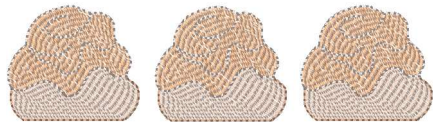

Sketch Cinnamon Roll Trio 2022-Akc 4x4.vip
3.72x1.01 inches; 2,702 stitches
3 thread changes; 3 colors

Sketch Cinnamon Roll Trio 2022-Akc 5x7.vip
4.94x1.33 inches; 3,813 stitches
3 thread changes; 3 colors

Sketch Cinnamon Roll Trio 2022-Akc 6x6.vip
5.52x1.49 inches; 4,422 stitches
3 thread changes; 3 colors

Sketch Cinnamon Roll Trio 2022-Akc 7x7.vip
6.89x1.86 inches; 6,049 stitches
3 thread changes; 3 colors