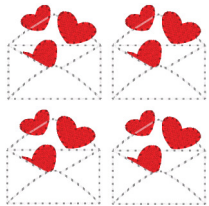

**Envelope Of Hearts 1\_75.vip**  
1.74x1.76 inches; 2,022 stitches  
4 thread changes; 2 colors

**Envelope Of Hearts 2\_0.vip**  
1.99x2.01 inches; 2,449 stitches  
4 thread changes; 4 colors

**Envelope Of Hearts 4x4 Sorted.vip**  
3.72x3.73 inches; 8,091 stitches  
4 thread changes; 2 colors

**Envelope Of Hearts 5x7 Sorted.vip**  
4.33x6.50 inches; 12,137 stitches  
4 thread changes; 2 colors