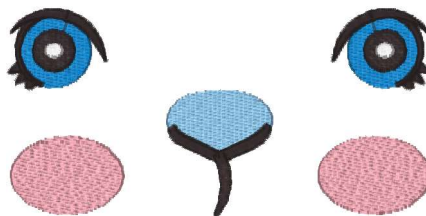

**Bunny Face 21032022 2 3 Inch.vip**  
2.96x1.49 inches; 3,624 stitches  
6 thread changes; 5 colors

**Bunny Face 21032022 2 4 Inch.vip**  
3.79x1.86 inches; 4,889 stitches  
6 thread changes; 5 colors

**Bunny Face 21032022 2 5 Inch.vip**  
2.37x4.93 inches; 7,078 stitches  
6 thread changes; 5 colors

**Bunny Face 21032022 2 6 Inch.vip**  
2.85x5.90 inches; 9,340 stitches  
6 thread changes; 5 colors

**Bunny Face 21032022 2 7 Inch.vip**  
3.31x6.87 inches; 11,788 stitches  
6 thread changes; 5 colors