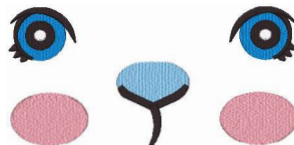

**Bunny Face 21032022 2 3 Inch.vip**  
2.96x1.49 inches; 3,624 stitches  
6 thread changes; 5 colors

**Bunny Face 21032022 2 4 Inch.vip**  
3.79x1.86 inches; 4,889 stitches  
6 thread changes; 5 colors

**Bunny Face 21032022 2 5 Inch.vip**  
2.37x4.93 inches; 7,078 stitches  
6 thread changes; 5 colors

**Bunny Face 21032022 2 6 Inch.vip**  
2.85x5.90 inches; 9,340 stitches  
6 thread changes; 5 colors

**Bunny Face 21032022 2 7 Inch.vip**  
3.31x6.87 inches; 11,788 stitches  
6 thread changes; 5 colors