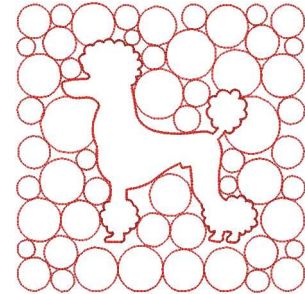

Quilt Dog Poodle 4 Inch.vip
3.74x3.74 inches; 4,933 stitches
1 thread changes; 1 colors

Quilt Dog Poodle 5 Inch.vip
4.92x4.92 inches; 5,873 stitches
1 thread changes; 1 colors

Quilt Dog Poodle 6 Inch.vip
5.71x5.71 inches; 6,393 stitches
1 thread changes; 1 colors

Quilt Dog Poodle 7 Inch.vip
6.89x6.91 inches; 7,213 stitches
1 thread changes; 1 colors