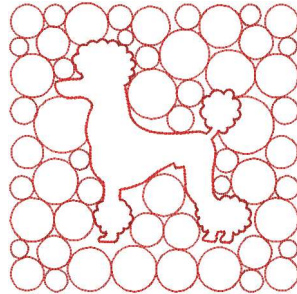

Quilt Dog Poodle 4 Inch.vip
3.74x3.74 inches; 4,933 stitches
1 thread changes; 1 colors

Quilt Dog Poodle 5 Inch.vip
4.92x4.92 inches; 5,873 stitches
1 thread changes; 1 colors

Quilt Dog Poodle 6 Inch.vip
5.71x5.71 inches; 6,393 stitches
1 thread changes; 1 colors

Quilt Dog Poodle 7 Inch.vip
6.89x6.91 inches; 7,213 stitches
1 thread changes; 1 colors