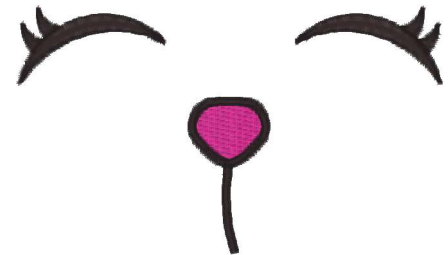

**Face For Soft Toy 25042022 5 Inch.vip**  
2.89x4.93 inches; 2,607 stitches  
2 thread changes; 2 colors

**Face For Soft Toy 25042022 6 Inch.vip**  
3.44x5.92 inches; 3,205 stitches  
2 thread changes; 2 colors

**Face For Soft Toy 25042022 3 Inch.vip**  
2.96x1.72 inches; 1,465 stitches  
2 thread changes; 2 colors

**Face For Soft Toy 25042022 4 Inch.vip**  
3.82x2.23 inches; 1,922 stitches  
2 thread changes; 2 colors

**Face For Soft Toy 25042022 7 Inch.vip**  
4.00x6.90 inches; 3,887 stitches  
2 thread changes; 2 colors