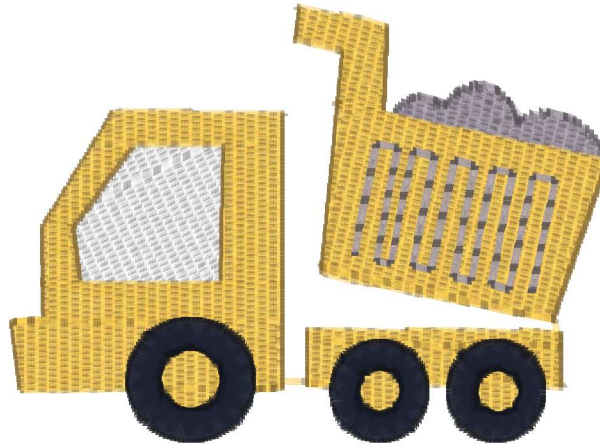

Mini Dump Truck 2 1.5inch.vip
1.50x1.08 inches; 2,244 stitches
6 thread changes; 4 colors

Mini Dump Truck 2 2.5inch.vip
2.50x1.81 inches; 4,635 stitches
6 thread changes; 4 colors

Mini Dump Truck 2 2inch.vip
2.00x1.45 inches; 3,349 stitches
6 thread changes; 4 colors