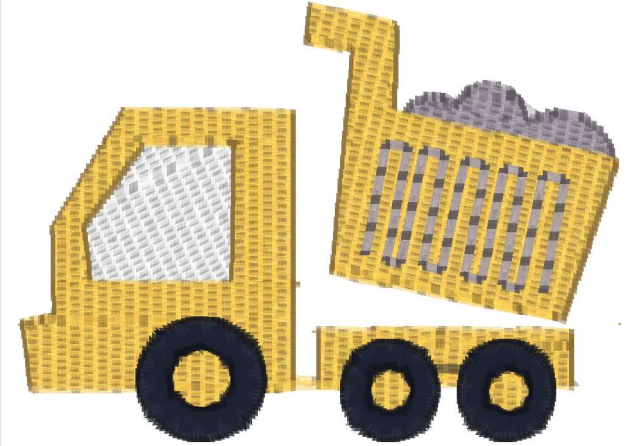

Mini Dump Truck 2 1.5inch.vip
1.50x1.08 inches; 2,244 stitches
6 thread changes; 4 colors

Mini Dump Truck 2 2.5inch.vip
2.50x1.81 inches; 4,635 stitches
6 thread changes; 4 colors

Mini Dump Truck 2 2inch.vip
2.00x1.45 inches; 3,349 stitches
6 thread changes; 4 colors