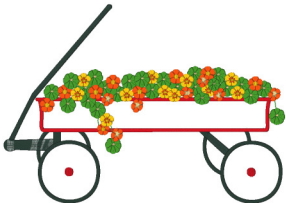

Spa Wagon Of Nasturtiums 5x7.vp3
6.80x4.83 inches; 23,377 stitches
18 thread changes; 8 colors

Spa Wagon Of Nasturtiums 6x10.vp3
8.50x6.02 inches; 29,546 stitches
18 thread changes; 8 colors

Spa Wagon Of Nasturtiums 8x12.vp3
11.06x7.80 inches; 39,289 stitches
18 thread changes; 8 colors

Spa Wagon Of Nasturtiums 9x14.vp3
13.06x9.19 inches; 47,213 stitches
18 thread changes; 8 colors