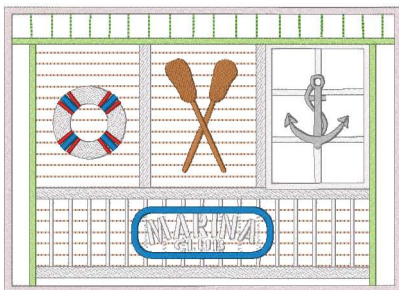

**Marinaclub1-5x7.vip**

5.00x7.00 inches; 14,767 stitches  
17 thread changes; 9 colors

**Marinaclub1-6x8.vip**

8.42x6.00 inches; 18,182 stitches  
17 thread changes; 9 colors

**Marinaclub2-5x7.vip**

5.00x7.00 inches; 27,006 stitches  
19 thread changes; 11 colors

**Marinaclub2-6x8.vip**

8.32x6.00 inches; 33,273 stitches  
19 thread changes; 11 colors

**Marinaclub3-5x7.vip**

5.00x7.00 inches; 32,053 stitches  
39 thread changes; 17 colors

**Marinaclub3-6x8.vip**

40.54x6.00 inches; 39,275 stitches  
39 thread changes; 17 colors