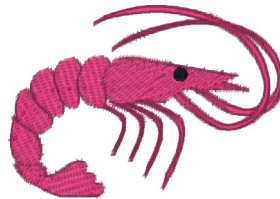

Mini Shrimp 1 Inch.vip

1.00x0.70 inches; 1,170 stitches
2 thread changes; 2 colors

Mini Shrimp 1.5 Inch.vip

1.51x1.06 inches; 1,863 stitches
2 thread changes; 2 colors

Mini Shrimp 2 Inch.vip

2.00x1.40 inches; 2,662 stitches
2 thread changes; 2 colors