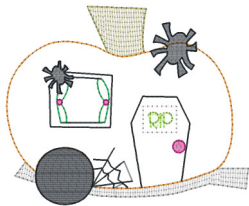

Pumpkin Camper 2021-Akc 4x4.vip
3.89x3.18 inches; 3,227 stitches
8 thread changes; 8 colors

Pumpkin Camper 2021-Akc 5x7.vip
5.02x4.10 inches; 4,299 stitches
8 thread changes; 8 colors

Pumpkin Camper 2021-Akc 6x6.vip
5.82x4.76 inches; 5,053 stitches
8 thread changes; 8 colors

Pumpkin Camper 2021-Akc 8x8.vip
7.66x6.27 inches; 7,109 stitches
8 thread changes; 8 colors