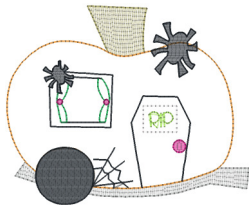

Pumpkin Camper 2021-Akc 4x4.vip
3.89x3.18 inches; 3,227 stitches
8 thread changes; 8 colors

Pumpkin Camper 2021-Akc 5x7.vip
5.02x4.10 inches; 4,299 stitches
8 thread changes; 8 colors

Pumpkin Camper 2021-Akc 6x6.vip
5.82x4.76 inches; 5,053 stitches
8 thread changes; 8 colors

Pumpkin Camper 2021-Akc 8x8.vip
7.66x6.27 inches; 7,109 stitches
8 thread changes; 8 colors