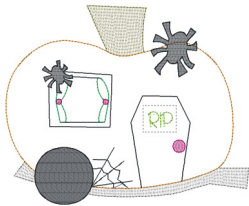

Pumpkin Camper 2021-Akc 4x4.vip
3.89x3.18 inches; 3,227 stitches
8 thread changes; 8 colors

Pumpkin Camper 2021-Akc 5x7.vip
5.02x4.10 inches; 4,299 stitches
8 thread changes; 8 colors

Pumpkin Camper 2021-Akc 6x6.vip
5.82x4.76 inches; 5,053 stitches
8 thread changes; 8 colors

Pumpkin Camper 2021-Akc 8x8.vip
7.66x6.27 inches; 7,109 stitches
8 thread changes; 8 colors