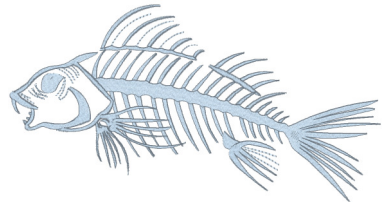

**Fish Skeleton 4 Inch.vip**

3.83x2.02 inches; 5,843 stitches  
1 thread changes; 1 colors

**Fish Skeleton 5 Inch.vip**

2.58x4.91 inches; 7,384 stitches  
1 thread changes; 1 colors

**Fish Skeleton 7 Inch.vip**

3.65x6.88 inches; 10,259 stitches  
1 thread changes; 1 colors

**Fish Skeleton 9 Inch.vip**

9.31x4.93 inches; 13,888 stitches  
1 thread changes; 1 colors