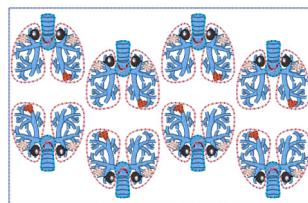

Ytdkawaiiorganlungs.vip

1.70x1.61 inches; 3,820 stitches
9 thread changes; 9 colors

Ytdkawaiiorganlungs4x4.vip

3.94x3.94 inches; 15,367 stitches
10 thread changes; 10 colors

Ytdkawaiiorganlungs5x7.vip

7.09x4.61 inches; 30,839 stitches
10 thread changes; 10 colors

Ytdkawaiiorganlungs1.vip

2.30x2.16 inches; 4,996 stitches
9 thread changes; 9 colors

Ytdkawaiiorganlungs14x4.vip

3.94x3.94 inches; 10,077 stitches
10 thread changes; 10 colors

Ytdkawaiiorganlungs15x7.vip

5.12x7.09 inches; 30,107 stitches
10 thread changes; 10 colors

Ytdkawaiiorganlungso.vip

2.97x2.80 inches; 6,363 stitches
9 thread changes; 9 colors

Ytdkawaiiorganlungsx.vip

3.86x3.63 inches; 8,384 stitches
9 thread changes; 9 colors