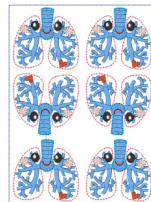

Ytdkawaiiorganlungs.vip

1.70x1.61 inches; 3,820 stitches
9 thread changes; 9 colors

Ytdkawaiiorganlungs4x4.vip

3.94x3.94 inches; 15,367 stitches
10 thread changes; 10 colors

Ytdkawaiiorganlungs5x7.vip

7.09x4.61 inches; 30,839 stitches
10 thread changes; 10 colors

Ytdkawaiiorganlungs1.vip

2.30x2.16 inches; 4,996 stitches
9 thread changes; 9 colors

Ytdkawaiiorganlungs14x4.vip

3.94x3.94 inches; 10,077 stitches
10 thread changes; 10 colors

Ytdkawaiiorganlungs15x7.vip

5.12x7.09 inches; 30,107 stitches
10 thread changes; 10 colors

Ytdkawaiiorganlungso.vip

2.97x2.80 inches; 6,363 stitches
9 thread changes; 9 colors

Ytdkawaiiorganlungsx.vip

3.86x3.63 inches; 8,384 stitches
9 thread changes; 9 colors