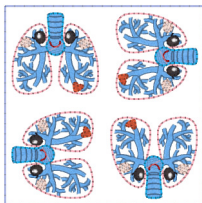

Ytdkawaiiorganlungs.vip

1.70x1.61 inches; 3,820 stitches
9 thread changes; 9 colors

Ytdkawaiiorganlungs4x4.vip

3.94x3.94 inches; 15,367 stitches
10 thread changes; 10 colors

Ytdkawaiiorganlungs5x7.vip

7.09x4.61 inches; 30,839 stitches
10 thread changes; 10 colors

Ytdkawaiiorganlungs1.vip

2.30x2.16 inches; 4,996 stitches
9 thread changes; 9 colors

Ytdkawaiiorganlungs14x4.vip

3.94x3.94 inches; 10,077 stitches
10 thread changes; 10 colors

Ytdkawaiiorganlungs15x7.vip

5.12x7.09 inches; 30,107 stitches
10 thread changes; 10 colors

Ytdkawaiiorganlungso.vip

2.97x2.80 inches; 6,363 stitches
9 thread changes; 9 colors

Ytdkawaiiorganlungsx.vip

3.86x3.63 inches; 8,384 stitches
9 thread changes; 9 colors