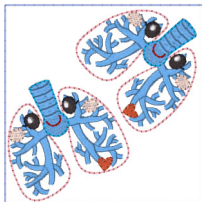

Ytdkawaiiorganlungs.vip

1.70x1.61 inches; 3,820 stitches
9 thread changes; 9 colors

Ytdkawaiiorganlungs4x4.vip

3.94x3.94 inches; 15,367 stitches
10 thread changes; 10 colors

Ytdkawaiiorganlungs5x7.vip

7.09x4.61 inches; 30,839 stitches
10 thread changes; 10 colors

Ytdkawaiiorganlungs1.vip

2.30x2.16 inches; 4,996 stitches
9 thread changes; 9 colors

Ytdkawaiiorganlungs14x4.vip

3.94x3.94 inches; 10,077 stitches
10 thread changes; 10 colors

Ytdkawaiiorganlungs15x7.vip

5.12x7.09 inches; 30,107 stitches
10 thread changes; 10 colors

Ytdkawaiiorganlungso.vip

2.97x2.80 inches; 6,363 stitches
9 thread changes; 9 colors

Ytdkawaiiorganlungsx.vip

3.86x3.63 inches; 8,384 stitches
9 thread changes; 9 colors