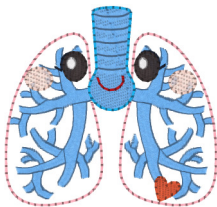

Ytdkawaiiorganlungs.vip

1.70x1.61 inches; 3,820 stitches
9 thread changes; 9 colors

Ytdkawaiiorganlungs4x4.vip

3.94x3.94 inches; 15,367 stitches
10 thread changes; 10 colors

Ytdkawaiiorganlungs5x7.vip

7.09x4.61 inches; 30,839 stitches
10 thread changes; 10 colors

Ytdkawaiiorganlungs1.vip

2.30x2.16 inches; 4,996 stitches
9 thread changes; 9 colors

Ytdkawaiiorganlungs14x4.vip

3.94x3.94 inches; 10,077 stitches
10 thread changes; 10 colors

Ytdkawaiiorganlungs15x7.vip

5.12x7.09 inches; 30,107 stitches
10 thread changes; 10 colors

Ytdkawaiiorganlungso.vip

2.97x2.80 inches; 6,363 stitches
9 thread changes; 9 colors

Ytdkawaiiorganlungsx.vip

3.86x3.63 inches; 8,384 stitches
9 thread changes; 9 colors