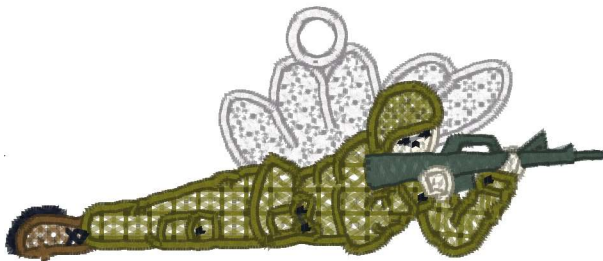

**Airforce Angel.vip**  
2.82x3.94 inches; 10,777 stitches  
11 thread changes; 10 colors

**Coast Guard Angel.vip**  
2.44x3.81 inches; 11,482 stitches  
6 thread changes; 6 colors

**Fireman Angel.vip**  
2.68x3.85 inches; 13,734 stitches  
11 thread changes; 9 colors

**Military Angel.vip**  
3.91x1.66 inches; 6,918 stitches  
8 thread changes; 6 colors

**Navy Angel.vip**  
2.89x3.88 inches; 11,138 stitches  
6 thread changes; 6 colors

**Police Angel.vip**  
3.23x3.82 inches; 11,390 stitches  
10 thread changes; 8 colors